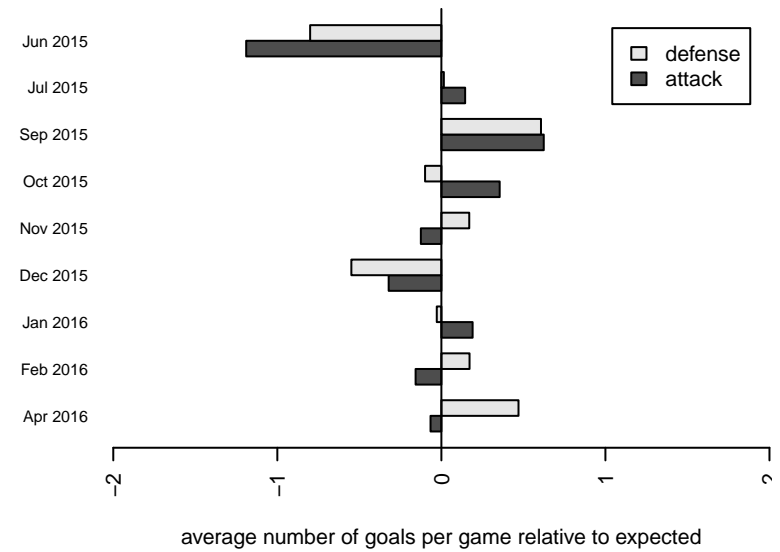

Performance relative to 13 month average