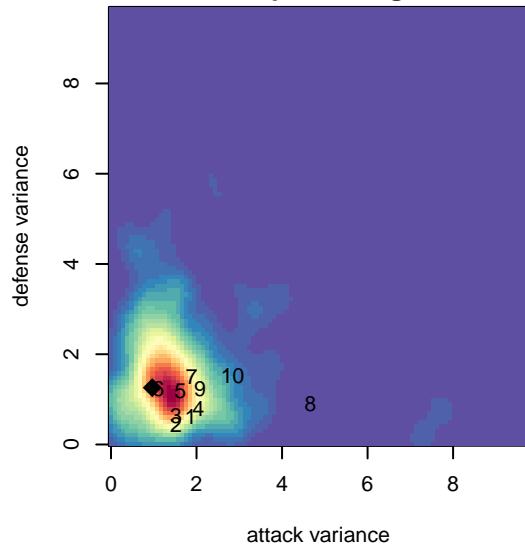

FC Alliance A G02

FC Alliance
 Woodinville, WA
 G02 total strength=1206
 attack=3.95 defense=4.22
 fall league = RCL G02 Div 2, RCL G02 7V2
 spr league = Win RCL G02 Div 2
 notes= Croft 2014

alt names used:
 FC Alliance G02 A
 FC ALLIANCE G02 A (WA)
 FC Alliance G02A
 FC Alliance G02 A
 FC Alliance G'02A
 FC Alliance G02 A
 FC Alliance G02 A

FC Alliance A G02
 Dots are actual minus expected GF (blue circles) and GA (red triangles).
 Blue line is smoothed change in attack strength. Red is smoothed change in defense strength.

**attack and defense variance (black dot)
relative to other teams
and top 10 in region**