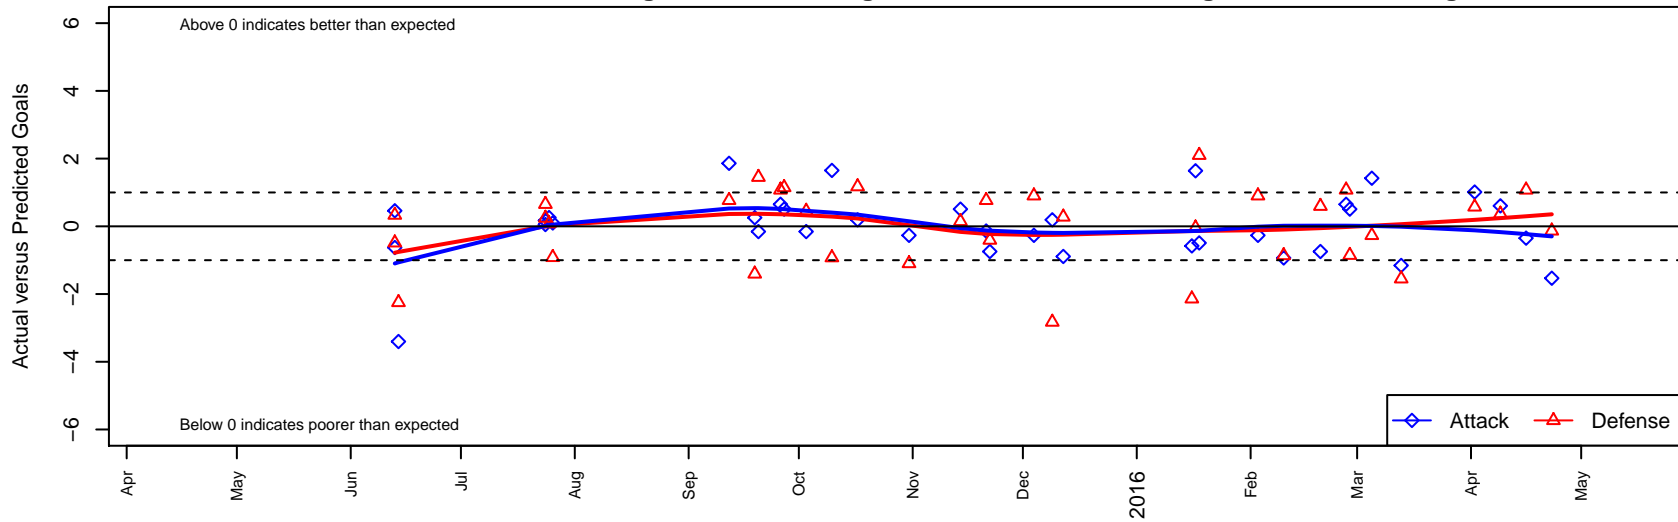

FC Alliance A G02

FC Alliance
 Woodinville, WA
 G02 total strength=1206
 attack=3.95 defense=4.22
 fall league = RCL G02 Div 2, RCL G02 7V2
 spr league = Win RCL G02 Div 2
 notes= Croft 2014

alt names used:
 FC Alliance G02 A
 FC ALLIANCE G02 A (WA)
 FC Alliance G02A
 FC Alliance G02 A
 FC Alliance G'02A
 FC Alliance G02 A
 FC Alliance G02 A

FC Alliance A G02
 Dots are actual minus expected GF (blue circles) and GA (red triangles).
 Blue line is smoothed change in attack strength. Red is smoothed change in defense strength.

**attack and defense variance (black dot)
relative to other teams
and top 10 in region**