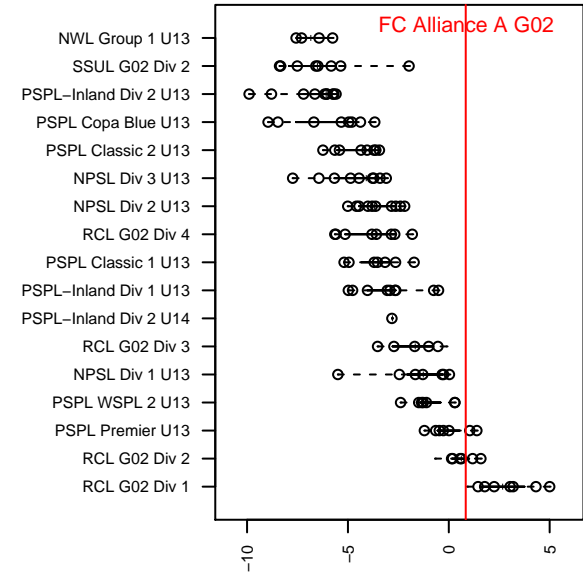

**attack and defense rating
relative to others at age
and all opponents in last 13 months**