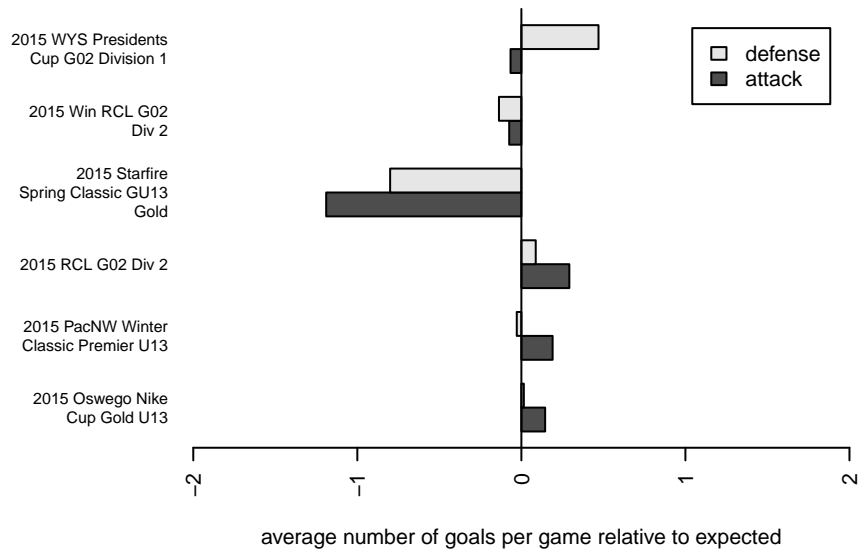

Performance relative to 13 month average